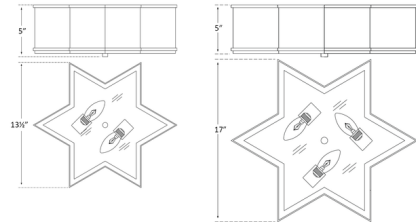

Shown in polished nickel / frosted

Specifications

COLOR Frosted
BODY FINISH Polished Nickel
WATTAGE 80W
DIMMER Standard 120V
DIMENSIONS 13.5"W x 5"H
BULB NOT INCLUDED 2 x B11/Candelabra (E12)/40W/120V Incandescent
OTHER BULB OPTIONS 2 x B11/Candelabra (E12)/120V LED