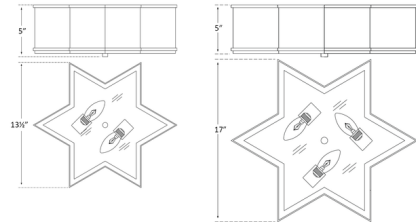

Specifications

COLOR . . . . . Frosted
BODY FINISH . . . . . Polished Nickel
WATTAGE 80W
DIMMER . . . . . Standard 120V
DIMENSIONS . . . . . 13.5"W x 5"H
BULB NOT INCLUDED . . . . . 2 x B11/Candelabra (E12)/40W/120V Incandescent
OTHER BULB OPTIONS . . . . . 2 x B11/Candelabra (E12)/120V LED

CLICK TO VIEW PRODUCT

Notes: