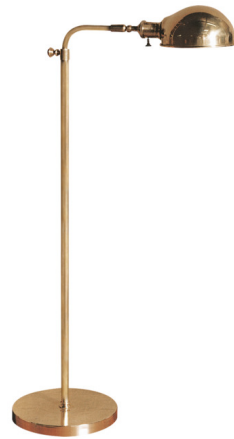

# Lightology

lightology.com  
866-954-4489  
06-19-26

Project: \_\_\_\_\_

Company: \_\_\_\_\_

Location: \_\_\_\_\_ Fixture Type: \_\_\_\_\_

SPEC #: **VCG1237124**

Approved On: \_\_\_\_\_ Approved By: \_\_\_\_\_

## Old Pharmacy Floor Lamp By Visual Comfort Signature

### Description

The Old Pharmacy Floor Lamp introduces vintage character into your space with its slender bent stem and rounded lamp head. The head is adjustable, and stem height can be changed to suit your needs. Placed in a living room reading nook or an office, this lamp is the ideal solution for adding task lighting along with sophisticated style.

### Specifications

COLOR	Hand Rubbed Antique Brass
BODY FINISH	Hand-Rubbed Antique Brass
WATTAGE	60W
DIMMER	N/A
DIMENSIONS	10"W x 36"H x 15"D
BULB NOT INCLUDED	1 x A19/Medium (E26)/60W/120V Incandescent
OTHER BULB OPTIONS	1 x A19/Medium (E26)/120V LED