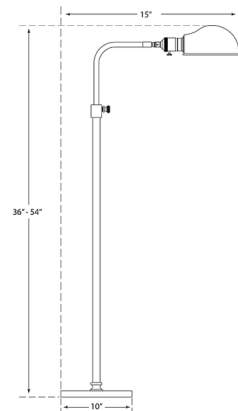

Shown in hand-rubbed antique brass / hand rubbed antique brass

Specifications

COLOR	Hand Rubbed Antique Brass
BODY FINISH	Hand-Rubbed Antique Brass
WATTAGE	60W
DIMMER	N/A
DIMENSIONS	10"W x 36"H x 15"D
BULB NOT INCLUDED	1 x A19/Medium (E26)/60W/120V Incandescent
OTHER BULB OPTIONS	1 x A19/Medium (E26)/120V LED

CLICK TO VIEW PRODUCT

Notes: