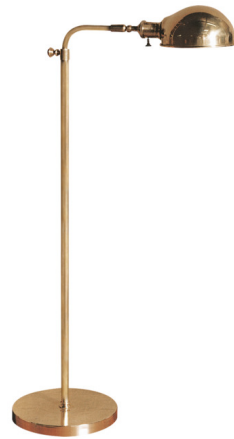

Lightology

lightology.com
866-954-4489
04-25-26

Project: _____

Company: _____

Location: _____ Fixture Type: _____

SPEC #: **VCG1237124**

Approved On: _____ Approved By: _____

Old Pharmacy Floor Lamp

By Visual Comfort Signature

Description

The Old Pharmacy Floor Lamp introduces vintage character into your space with its slender bent stem and rounded lamp head. The head is adjustable, and stem height can be changed to suit your needs. Placed in a living room reading nook or an office, this lamp is the ideal solution for adding task lighting along with sophisticated style.

Shown in hand-rubbed antique brass / hand rubbed antique brass

Specifications

COLOR	Hand Rubbed Antique Brass
BODY FINISH	Hand-Rubbed Antique Brass
WATTAGE	60W
DIMMER	N/A
DIMENSIONS	10"W x 36"H x 15"D
BULB NOT INCLUDED	1 x A19/Medium (E26)/60W/120V Incandescent
OTHER BULB OPTIONS	1 x A19/Medium (E26)/120V LED