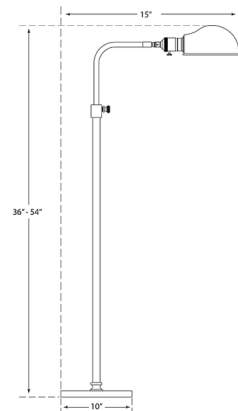

### Description

The Old Pharmacy Floor Lamp introduces vintage character into your space with its slender bent stem and rounded lamp head. The head is adjustable, and stem height can be changed to suit your needs. Placed in a living room reading nook or an office, this lamp is the ideal solution for adding task lighting along with sophisticated style.

### Specifications

COLOR	Hand Rubbed Antique Brass
BODY FINISH	Hand-Rubbed Antique Brass
WATTAGE	60W
DIMMER	N/A
DIMENSIONS	10"W x 36"H x 15"D
BULB NOT INCLUDED	1 x A19/Medium (E26)/60W/120V Incandescent
OTHER BULB OPTIONS	1 x A19/Medium (E26)/120V LED