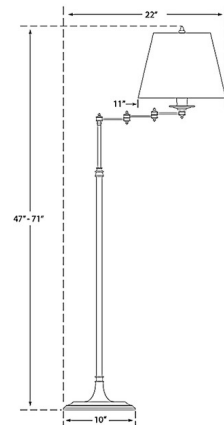

Description

The Candle Stick Triple Swing-arm Floor Lamp brings a timeless look to your interior space. The triple swing arm candelabra body adjust from 47 inches to 71 inches with the adjustable key. Topped with a tapered shade that casts a warm glow of light across your room. Dimmer switch is located on the lamp socket.

Specifications

COLOR Linen
BODY FINISH Hand-Rubbed Antique Brass
WATTAGE 100W
DIMMER Included
DIMENSIONS 11"W x 71"H x 22"D
BULB NOT INCLUDED 1 x A19/Medium (E26)/100W/120V Incandescent
OTHER BULB OPTIONS 1 x A19/Medium (E26)/120V LED

Technical Information

PRODUCT DIMENSIONS Cord: 120"

Shown in hand-rubbed antique brass / linen

CLICK TO VIEW PRODUCT

Notes: