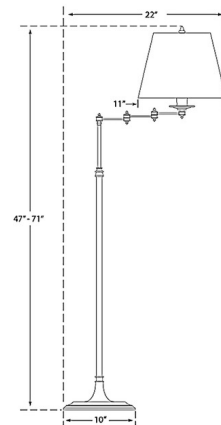

### Description

The Candle Stick Triple Swing-arm Floor Lamp brings a timeless look to your interior space. The triple swing arm candelabra body adjust from 47 inches to 71 inches with the adjustable key.

### Specifications

COLOR	..... Linen
BODY FINISH	..... Hand-Rubbed Antique Brass
WATTAGE	..... 100W
DIMMER	..... Included
DIMENSIONS	..... 11"W x 71"H x 22"D
BULB NOT INCLUDED	..... 1 x A19/Medium (E26)/100W/120V Incandescent
OTHER BULB OPTIONS	..... 1 x A19/Medium (E26)/120V LED

### Technical Information

PRODUCT DIMENSIONS	..... Cord: 120"
--------------------	------------------

CLICK TO VIEW PRODUCT

Notes: