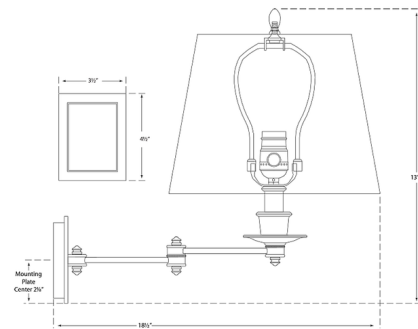

By Visual Comfort Signature

Description

The Triple Swing Arm Wall Sconce pairs a thin adjustable arm with a classic tapered shade for a tailored look that complements many design styles. The linen or silk shade glows warmly as it softens the light. This wall light is ideal for use as a reading lamp by a bed or a living room sofa. It can be installed as a hardwired or plug-in light, and cord covers are included for plug-in use. Note: Fixture does not cover a standard US junction box and requires a 2 x 4 inch junction box.

Shown in bronze / linen

Specifications

COLOR	Linen
BODY FINISH	Bronze
WATTAGE	100W
DIMMER	Included
DIMENSIONS	11"W x 13"H x 18.5"D
BULB NOT INCLUDED	1 x A19/Medium (E26)/100W/120V Incandescent
OTHER BULB OPTIONS	1 x A19/Medium (E26)/120V LED