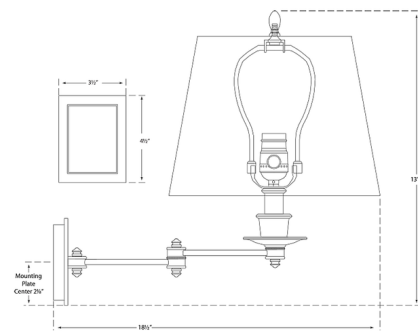

CLICK TO VIEW PRODUCT

Notes: