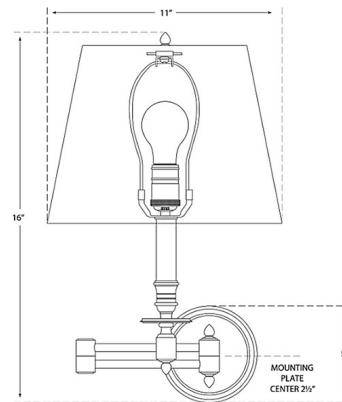

### Description

The Candle Stick Swing-arm Plug-in Wall Sconce brings a timeless look to your interior space. The swing arm is topped with a tapered shade that casts a warm glow of light across your room. Dimmer switch is located on the lamp socket. Includes matching cord cover.

### Specifications

COLOR	Silk
BODY FINISH	Bronze
WATTAGE	60W
DIMMER	Standard 120V
DIMENSIONS	11"W x 16"H x 19.25"D
BULB NOT INCLUDED	1 x A19/Medium (E26)/60W/120V Incandescent
OTHER BULB OPTIONS	1 x A19/Medium (E26)/120V LED