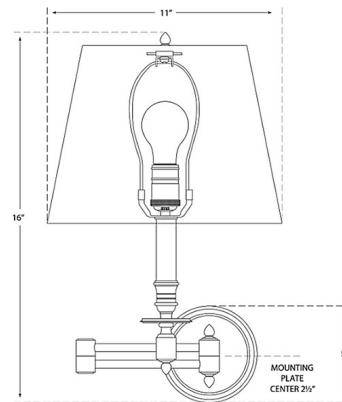

Lightology

lightology.com
866-954-4489
07-04-26

Project: _____

Company: _____

Location: _____ Fixture Type: _____

SPEC #: **VCG1237152**

Approved On: _____ Approved By: _____

Candle Stick Swing-arm Plug-in Wall Sconce By Visual Comfort Signature

Description

The Candle Stick Swing-arm Plug-in Wall Sconce brings a timeless look to your interior space. The swing arm is topped with a tapered shade that casts a warm glow of light across your room. Dimmer switch is located on the lamp socket. Includes matching cord cover.

Shown in bronze / silk

Specifications

COLOR	Silk
BODY FINISH	Bronze
WATTAGE	60W
DIMMER	Standard 120V
DIMENSIONS	11"W x 16"H x 19.25"D
BULB NOT INCLUDED	1 x A19/Medium (E26)/60W/120V Incandescent
OTHER BULB OPTIONS	1 x A19/Medium (E26)/120V LED