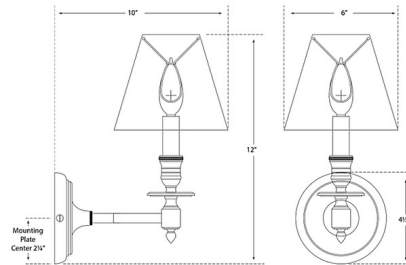

Description

The French Wall Sconce brings a midcentury modern vibe to your interior space. The ribbed backplate holds a decorative stem that is topped with a tapered shade that casts a warm glow of light across your room.

Shown in bronze / linen

Specifications

COLOR	Linon
BODY FINISH	Bronze
WATTAGE	40W
DIMMER	Standard 120V
DIMENSIONS	6"W x 12"H x 10"D
BULB NOT INCLUDED	1 x B11/Candelabra (E12)/40W/120V Incandescent
OTHER BULB OPTIONS	1 x B10/Candelabra (E12)/120V Incandescent 1 x B10/Candelabra (E12)/120V LED 1 x B11/Candelabra (E12)/120V LED