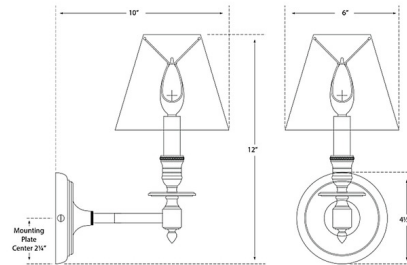

### Description

The French Wall Sconce brings a midcentury modern vibe to your interior space. The ribbed backplate holds a decorative stem that is topped with a tapered shade that casts a warm glow of light across your room.

### Specifications

COLOR	Linens
BODY FINISH	Bronze
WATTAGE	40W
DIMMER	Standard 120V
DIMENSIONS	6"W x 12"H x 10"D
BULB NOT INCLUDED	1 x B11/Candelabra (E12)/40W/120V Incandescent
OTHER BULB OPTIONS	1 x B10/Candelabra (E12)/120V Incandescent 1 x B10/Candelabra (E12)/120V LED 1 x B11/Candelabra (E12)/120V LED