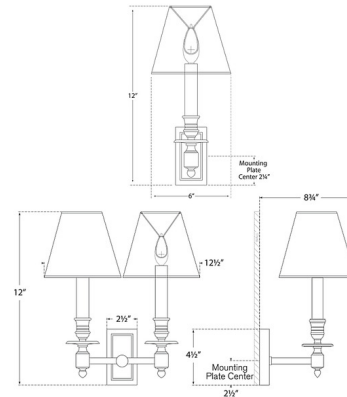

CLICK TO VIEW PRODUCT

Notes: