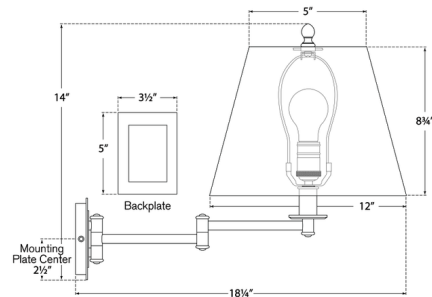

By Visual Comfort Signature

Description

The Primitive Swing Arm Wall Sconce brings a timeless look to your space with its simple jointed arm and tapered linen shade. Use it as a bedside reading lamp or place it in your living room by a comfortable chair for relaxing. This light can be installed as a hardwired or plug-in fixture. Cord covers are included for plug-in use. Note: For hardwired mounting, the fixture does not cover a standard US junction box and requires a 2 x 4 inch junction box.

Shown in antique nickel / linen

Specifications

COLOR	Linen
BODY FINISH	Antique Nickel
WATTAGE	100W
DIMMER	Included
DIMENSIONS	12"W x 14"H x 18.25"D
BULB NOT INCLUDED	1 x A19/Medium (E26)/100W/120V Incandescent
OTHER BULB OPTIONS	1 x A19/Medium (E26)/120V LED