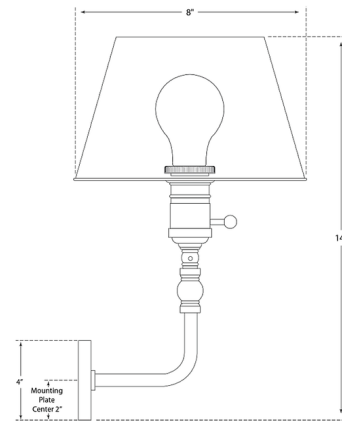

Lightology

lightology.com
866-954-4489
07-06-26

Project: _____

Company: _____

Location: _____ Fixture Type: _____

SPEC #: **VCG1237202**

Approved On: _____ Approved By: _____

Swivel Head Wall Sconce By Visual Comfort Signature

Description

The Swivel Head Wall Sconce offers a modern monotone look for your space with its simple curved arm and matching metal shade. Place a pair by your living room sofa or in a bedroom to add a layer of light and create a comfortable environment. This fixture can be a hardwired or plug-in light. Cord covers are included for plug-in use.

Shown in polished nickel

Specifications

COLOR	N/A
BODY FINISH	Polished Nickel
WATTAGE	60W
DIMMER	Included
DIMENSIONS	8"W x 14"H x 9.5"D
BULB NOT INCLUDED	1 x A19/Medium (E26)/60W/120V Incandescent
OTHER BULB OPTIONS	1 x A19/Medium (E26)/120V LED