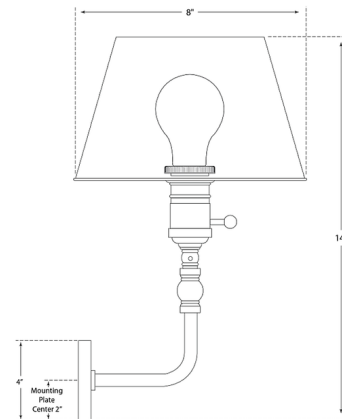

## Swivel Head Wall Sconce

By Visual Comfort Signature

### Description

The Swivel Head Wall Sconce offers a modern monotone look for your space with its simple curved arm and matching metal shade. Place a pair by your living room sofa or in a bedroom to add a layer of light and create a comfortable environment. This fixture can be a hardwired or plug-in light. Cord covers are included for plug-in use.

### Specifications

COLOR	N/A
BODY FINISH	Polished Nickel
WATTAGE	60W
DIMMER	Included
DIMENSIONS	8"W x 14"H x 9.5"D
BULB NOT INCLUDED	1 x A19/Medium (E26)/60W/120V Incandescent
OTHER BULB OPTIONS	1 x A19/Medium (E26)/120V LED