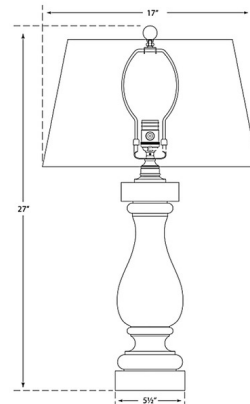

By Visual Comfort Signature

Description

The Balustrade Silk Table Lamp brings a clean contemporary look to your interior space. The decorative body blends into a variety of styles. Topped with a tapered shade that casts a warm glow of light across your room. Hi/Lo switch is located on the lamp socket. Note: Cannot be placed in direct sunlight.

Shown in crystal / silk

Specifications

COLOR	Silk
BODY FINISH	Crystal
WATTAGE	150W
DIMMER	N/A
DIMENSIONS	17"W x 27"H
BULB NOT INCLUDED	1 x A21/Medium (E26)/150W/120V Incandescent
OTHER BULB OPTIONS	1 x A21/Medium (E26)/120V LED

Technical Information

PRODUCT DIMENSIONS Cord: 120"

CLICK TO VIEW PRODUCT

Notes: