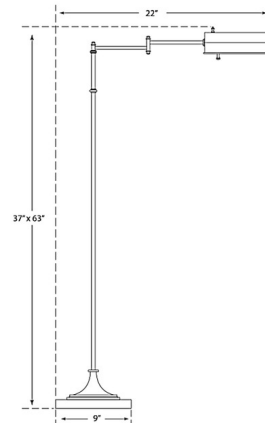

Description

The Dorchester Pharmacy Floor Lamp brings a midcentury modern look to your interior space. The decorative frame allows you to adjust the height of the lamp from 37 inches to 63 inches. The swing arm directs light exactly where you need it. Hi/Lo switch is located on the lamp head.

Specifications

COLOR	N/A
BODY FINISH	Antique-Burnished Brass
WATTAGE	40W
DIMMER	N/A
DIMENSIONS	22"W x 63"H
BULB NOT INCLUDED	1 x T10/Medium (E26)/40W/120V Incandescent
OTHER BULB OPTIONS	1 x T10/Medium (E26)/120V LED

Technical Information

PRODUCT DIMENSIONS	Cord: 120"
--------------------	------------

Shown in antique-burnished brass

CLICK TO VIEW PRODUCT

Notes: