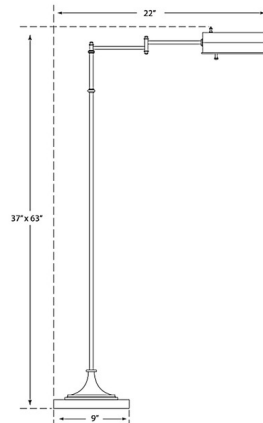

Description

The Dorchester Pharmacy Floor Lamp brings a midcentury modern look to your interior space. The decorative frame allows you to adjust the height of the lamp from 37 inches to 63 inches. The swing arm directs light exactly where you need it. Hi/Lo switch is located on the lamp head.

Specifications

COLOR	N/A
BODY FINISH	Antique-Burnished Brass
WATTAGE	40W
DIMMER	N/A
DIMENSIONS	22"W x 63"H
BULB NOT INCLUDED	1 x T10/Medium (E26)/40W/120V Incandescent
OTHER BULB OPTIONS	1 x T10/Medium (E26)/120V LED

Technical Information

PRODUCT DIMENSIONS	Cord: 120"
--------------------	------------

Shown in antique-burnished brass

CLICK TO VIEW PRODUCT

Notes: