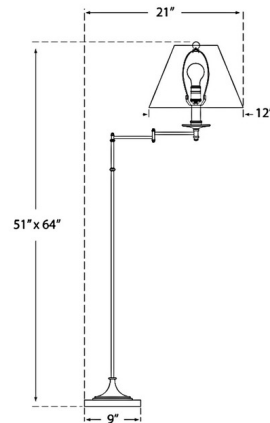

### Description

The Dorchester Floor Lamp brings a midcentury modern look to your interior space. The decorative frame is topped with a wide cone shade and features a swing arm that casts warm light just where you need it. To adjust the height of lamp fixture, from 51 inches - 64 inches, hold the lower pole steadily, pull the upper pole up to desired height. Hi/Lo switch is located on the lamp socket.

### Specifications

COLOR	Silk
BODY FINISH	Antique-Burnished Brass
WATTAGE	75W
DIMMER	N/A
DIMENSIONS	21"W x 64"H
BULB NOT INCLUDED	1 x A19/Medium (E26)/75W/120V Incandescent
OTHER BULB OPTIONS	1 x A19/Medium (E26)/120V LED

### Technical Information

PRODUCT DIMENSIONS	Cord: 120"
--------------------	------------

CLICK TO VIEW PRODUCT

Notes: