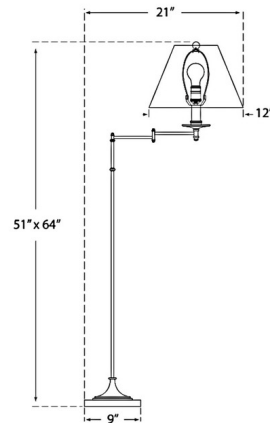

By Visual Comfort Signature

Description

The Dorchester Floor Lamp brings a midcentury modern look to your interior space. The decorative frame is topped with a wide cone shade and features a swing arm that casts warm light just where you need it. To adjust the height of lamp fixture, from 51 inches - 64 inches, hold the lower pole steadily, pull the upper pole up to desired height. Hi/Lo switch is located on the lamp socket.

Shown in antique-burnished brass / silk

Specifications

COLOR	Silk
BODY FINISH	Antique-Burnished Brass
WATTAGE	75W
DIMMER	N/A
DIMENSIONS	21"W x 64"H
BULB NOT INCLUDED	1 x A19/Medium (E26)/75W/120V Incandescent
OTHER BULB OPTIONS	1 x A19/Medium (E26)/120V LED

Technical Information

PRODUCT DIMENSIONS	Cord: 120"
--------------------	------------

CLICK TO VIEW PRODUCT

Notes: