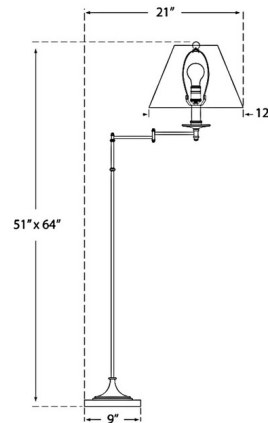

### Description

The Dorchester Floor Lamp brings a midcentury modern look to your interior space. The decorative frame is topped with a wide cone shade and features a swing arm that casts warm light just where you need it. To adjust the height of lamp fixture, from 51 inches - 64 inches, hold the lower pole steadily, pull the upper pole up to desired height. Hi/Lo switch is located on the lamp socket.

### Specifications

COLOR	Silk
BODY FINISH	Antique-Burnished Brass
WATTAGE	75W
DIMMER	N/A
DIMENSIONS	21"W x 64"H
BULB NOT INCLUDED	1 x A19/Medium (E26)/75W/120V Incandescent
OTHER BULB OPTIONS	1 x A19/Medium (E26)/120V LED

### Technical Information

PRODUCT DIMENSIONS	Cord: 120"
--------------------	------------

CLICK TO VIEW PRODUCT

Notes: