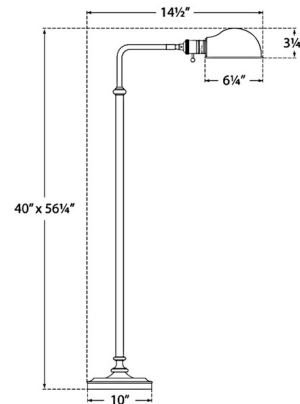

By Visual Comfort Signature

Description

The Apothecary Adjustable Floor Lamp brings a classic pharmacy look to your interior space. The stem is adjustable from 40 inches to 54 inches by tightening the socket ring. Hi/Lo switch is located on the lamp socket.

Shown in antique-burnished brass

Specifications

COLOR	N/A
BODY FINISH	Antique-Burnished Brass
WATTAGE	60W
DIMMER	N/A
DIMENSIONS	14.5"W x 54"H x 6.25"D
BULB NOT INCLUDED	1 x A19/Medium (E26)/60W/120V Incandescent
OTHER BULB OPTIONS	1 x A19/Medium (E26)/120V LED

Technical Information

PRODUCT DIMENSIONS	Cord: 120"
--------------------	------------

CLICK TO VIEW PRODUCT

Notes: