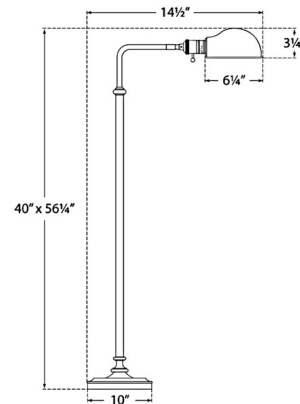

Description

The Apothecary Adjustable Floor Lamp brings a classic pharmacy look to your interior space. The stem is adjustable from 40 inches to 54 inches by tightening the socket ring. Hi/Lo switch is located on the lamp socket.

Shown in antique-burnished brass

Specifications

COLOR	N/A
BODY FINISH	Antique-Burnished Brass
WATTAGE	60W
DIMMER	N/A
DIMENSIONS	14.5"W x 54"H x 6.25"D
BULB NOT INCLUDED	1 x A19/Medium (E26)/60W/120V Incandescent
OTHER BULB OPTIONS	1 x A19/Medium (E26)/120V LED

Technical Information

PRODUCT DIMENSIONS	Cord: 120"
--------------------	------------

CLICK TO VIEW PRODUCT

Notes: