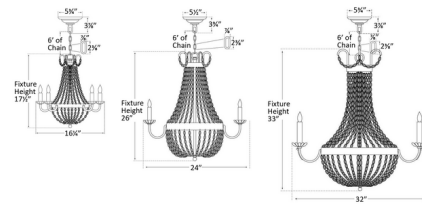

### Specifications

COLOR . . . . . Seeded  
BODY FINISH . . . . . Antique Burnished Brass  
WATTAGE . . . . . 360W  
DIMMER . . . . . Standard 120V  
DIMENSIONS . . . . . 16.25"W x 17.5"H  
BULB NOT INCLUDED . . . . . 6 x CA11/Candelabra (E12)/60W/120V Incandescent  
OTHER BULB OPTIONS . . . . . 6 x CA11/Candelabra (E12)/120V LED