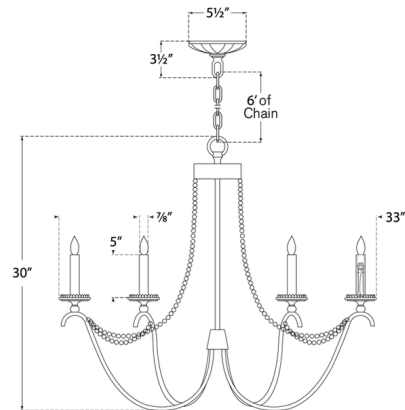

By Visual Comfort Signature

Description

The Marigot Chandelier takes center stage with its thin swooping arms and draped beaded strands. Its classic style is accentuated by candlestick lamp holders complete with bobeches. Hang it in an entryway, living room, or dining room to add a warm glow of ambient lighting while making a captivating statement.

Shown in antique-burnished brass

Specifications

COLOR	N/A
BODY FINISH	Antique-Burnished Brass
WATTAGE	360W
DIMMER	Standard 120V
DIMENSIONS	33"W x 30"H
BULB NOT INCLUDED	6 x CA11/Candelabra (E12)/60W/120V Incandescent
OTHER BULB OPTIONS	6 x CA11/Candelabra (E12)/120V LED