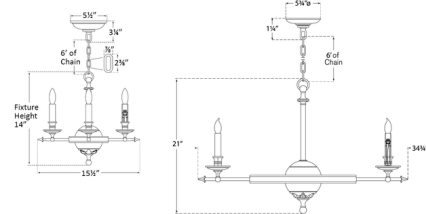

### Specifications

COLOR	N/A
BODY FINISH	Bronze
WATTAGE	480W
DIMMER	Standard 120V
DIMENSIONS	34.75"W x 21"H
BULB NOT INCLUDED	8 x CA11/Candelabra (E12)/60W/120V Incandescent
OTHER BULB OPTIONS	8 x CA11/Candelabra (E12)/120V LED