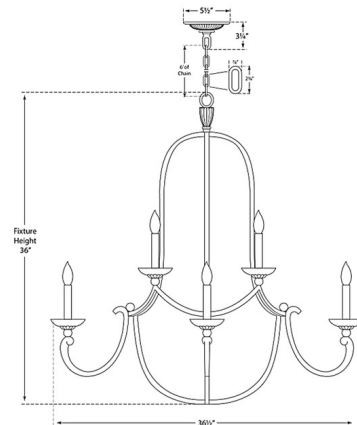

### Specifications

COLOR . . . . . N/A  
BODY FINISH . . . . . Aged Iron  
WATTAGE . . . . . 480W  
DIMMER . . . . . Standard 120V  
DIMENSIONS . . . . . 36.5"W x 36"H  
BULB NOT INCLUDED . . . . . 8 x B10/Candelabra (E12)/60W/120V Incandescent  
OTHER BULB OPTIONS . . . . . 8 x B10/Candelabra (E12)/120V LED

### Technical Information

PRODUCT DIMENSIONS . . . . . Adjustable Chain Length: 72"

Shown in aged iron

CLICK TO VIEW PRODUCT

Notes: