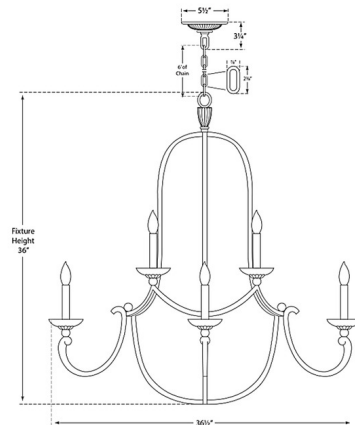

Specifications

COLOR N/A
BODY FINISH Aged Iron
WATTAGE 480W
DIMMER Standard 120V
DIMENSIONS 36.5"W x 36"H
BULB NOT INCLUDED 8 x B10/Candelabra (E12)/60W/120V Incandescent
OTHER BULB OPTIONS 8 x B10/Candelabra (E12)/120V LED

Technical Information

PRODUCT DIMENSIONS Adjustable Chain Length: 72"

Shown in aged iron

CLICK TO VIEW PRODUCT

Notes: