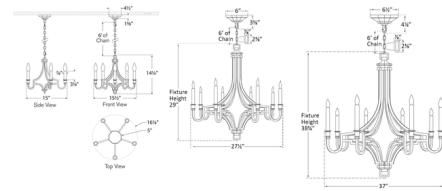

### Specifications

COLOR	N/A
BODY FINISH	Antique Burnished Brass
WATTAGE	480W
DIMMER	Standard 120V
DIMENSIONS	27.5"W x 29"H
BULB NOT INCLUDED	8 x CA11/Candelabra (E12)/60W/120V Incandescent
OTHER BULB OPTIONS	8 x CA11/Candelabra (E12)/120V LED