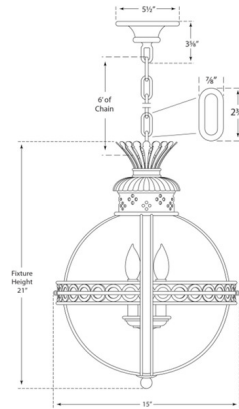

Lightology

lightology.com
866-954-4489
04-13-26

Project: _____

Company: _____

Location: _____ Fixture Type: _____

SPEC #: **VCG1237287**

Approved On: _____ Approved By: _____

Crown Top Banded Globe Pendant

By Visual Comfort Signature

Description

The Crown Top Banded Globe Pendant brings a classic old world charm to your interior space. The bold, decorative frame holds a clean glass globe that casts warm shadows across your room.

Specifications

COLOR Clear
BODY FINISH Antique Burnished Brass
WATTAGE 180W
DIMMER Standard 120V
DIMENSIONS 15"W x 21"H
BULB NOT INCLUDED 3 x B10/Candelabra (E12)/60W/120V Incandescent
OTHER BULB OPTIONS 3 x B10/Candelabra (E12)/120V LED

Technical Information

PRODUCT DIMENSIONS Adjustable Chain Length: 72"

Shown in antique burnished brass / clear

CLICK TO VIEW PRODUCT

Notes: