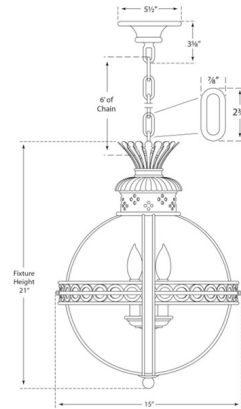

Lightology

lightology.com
866-954-4489
06-01-26

Project: _____

Company: _____

Location: _____ Fixture Type: _____

SPEC #: **VCG1237287**

Approved On: _____ Approved By: _____

Crown Top Banded Globe Pendant By Visual Comfort Signature

Description

The Crown Top Banded Globe Pendant brings a classic old world charm to your interior space. The bold, decorative frame holds a clean glass globe that casts warm shadows across your room.

Shown in antique burnished brass / clear

Specifications

COLOR Clear
BODY FINISH Antique Burnished Brass
WATTAGE 180W
DIMMER Standard 120V
DIMENSIONS 15"W x 21"H
BULB NOT INCLUDED 3 x B10/Candelabra (E12)/60W/120V Incandescent
OTHER BULB OPTIONS 3 x B10/Candelabra (E12)/120V LED

Technical Information

PRODUCT DIMENSIONS Adjustable Chain Length: 72"

CLICK TO VIEW PRODUCT

Notes: