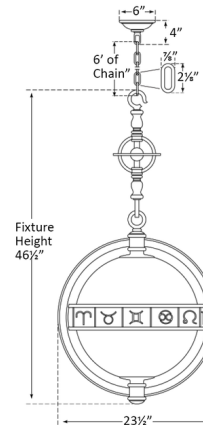

Lightology

lightology.com
866-954-4489
06-04-26

Project: _____

Company: _____

Location: _____ Fixture Type: _____

SPEC #: **VCG1237291**

Approved On: _____ Approved By: _____

Zodiac Pendant By Visual Comfort Signature

Description

Rich in astrology-themed details, the Zodiac Pendant creates a sense of enchantment and intrigue in your space. Its white glass sphere glows warmly as it emits soft ambient lighting suitable for a living room, library, or bedroom. Note: Due to the weight of this fixture, additional ceiling support is required.

Shown in antique-burnished brass / white

Specifications

COLOR	White
BODY FINISH	Antique-Burnished Brass
WATTAGE	200W
DIMMER	Standard 120V
DIMENSIONS	23.5"W x 46.5"H
BULB NOT INCLUDED	2 x A19/Medium (E26)/100W/120V Incandescent
OTHER BULB OPTIONS	2 x A19/Medium (E26)/120V LED