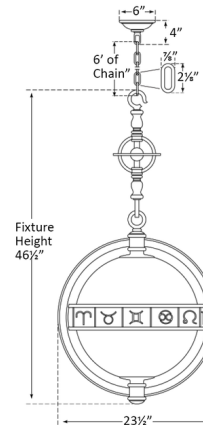

Lightology

lightology.com
866-954-4489
04-13-26

Project: _____

Company: _____

Location: _____ Fixture Type: _____

SPEC #: **VCG1237291**

Approved On: _____ Approved By: _____

Zodiac Pendant By Visual Comfort Signature

Description

Rich in astrology-themed details, the Zodiac Pendant creates a sense of enchantment and intrigue in your space. Its white glass sphere glows warmly as it emits soft ambient lighting suitable for a living room, library, or bedroom. Note: Due to the weight of this fixture, additional ceiling support is required.

Shown in antique-burnished brass / white

Specifications

COLOR	White
BODY FINISH	Antique-Burnished Brass
WATTAGE	200W
DIMMER	Standard 120V
DIMENSIONS	23.5"W x 46.5"H
BULB NOT INCLUDED	2 x A19/Medium (E26)/100W/120V Incandescent
OTHER BULB OPTIONS	2 x A19/Medium (E26)/120V LED