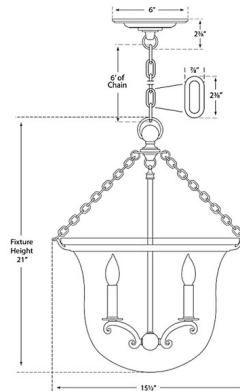

### Specifications

COLOR . . . . . Clear  
BODY FINISH . . . . . Antique-Burnished Brass  
WATTAGE . . . . . 360W  
DIMMER . . . . . Standard 120V  
DIMENSIONS . . . . . 15.5"W x 21"H  
BULB NOT INCLUDED . . . . . 6 x B10/Candelabra (E12)/60W/120V Incandescent  
OTHER BULB OPTIONS . . . . . 6 x B10/Candelabra (E12)/120V LED

### Technical Information

PRODUCT DIMENSIONS . . . . . Adjustable Chain Length: 72"

Shown in antique-burnished brass / clear

CLICK TO VIEW PRODUCT

Notes: