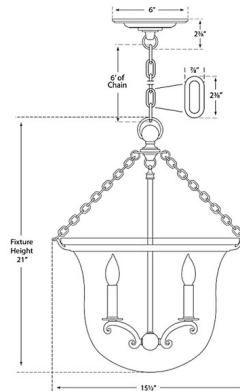

CLICK TO VIEW PRODUCT

Notes: