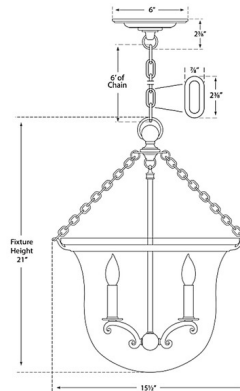

Lightology

lightology.com
866-954-4489
04-25-26

Project: _____

Company: _____

Location: _____ Fixture Type: _____

SPEC #: **VCG1237294**

Approved On: _____ Approved By: _____

Country Bell Jar Pendant

By Visual Comfort Signature

Description

The Country Bell Jar Pendant brings a contemporary, yet industrial look to your interior space. The bold, decorative frame is complemented by a smooth glass surrounding an inner candelabra that casts warm light across your room.

Shown in bronze / clear

Specifications

COLOR	Clear
BODY FINISH	Bronze
WATTAGE	360W
DIMMER	Standard 120V
DIMENSIONS	15.5"W x 21"H
BULB NOT INCLUDED	6 x B10/Candelabra (E12)/60W/120V Incandescent
OTHER BULB OPTIONS	6 x B10/Candelabra (E12)/120V LED