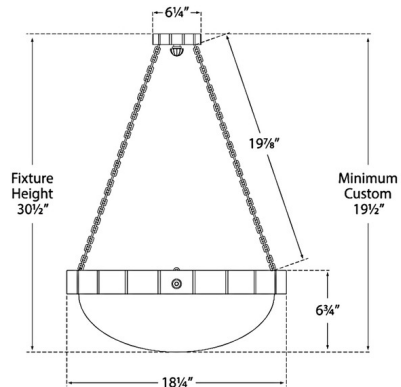

Specifications

COLOR Alabaster
BODY FINISH Brass
WATTAGE 120W
DIMMER Standard 120V
DIMENSIONS 18.25"W x 6.75"H
BULB NOT INCLUDED 2 x A19/Medium (E26)/60W/120V Incandescent
OTHER BULB OPTIONS 2 x A19/Medium (E26)/120V LED

Technical Information

PRODUCT DIMENSIONS Chain Length: Four 19.875" Included

Shown in brass / alabaster

CLICK TO VIEW PRODUCT

Notes: