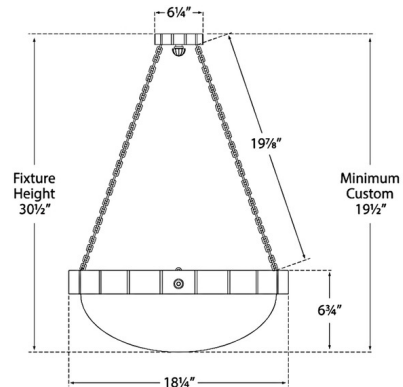

Specifications

COLOR Alabaster
BODY FINISH Brass
WATTAGE 120W
DIMMER Standard 120V
DIMENSIONS 18.25"W x 6.75"H
BULB NOT INCLUDED 2 x A19/Medium (E26)/60W/120V Incandescent
OTHER BULB OPTIONS 2 x A19/Medium (E26)/120V LED

Technical Information

PRODUCT DIMENSIONS Chain Length: Four 19.875" Included

CLICK TO VIEW PRODUCT

Notes: