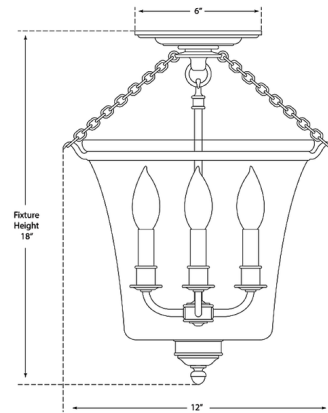

Lightology

lightology.com
866-954-4489
04-25-26

Project: _____

Company: _____

Location: _____ Fixture Type: _____

SPEC #: **VCG1237297**

Approved On: _____ Approved By: _____

Sussex Bell Jar Semi Flush Ceiling Light

By Visual Comfort Signature

Description

Embracing a traditional aesthetic, the Sussex Bell Jar Semi Flush Ceiling Light offers timeless appeal with its glass lantern design, complete with a central candlestick cluster and chain supports. Hang it in your entryway to welcome guests into your home, or place it over a small dining table to create a cozy atmosphere.

Shown in antique-burnished brass / clear

Specifications

| | |
|--------------------|---|
| COLOR | Clear |
| BODY FINISH | Antique-Burnished Brass |
| WATTAGE | 240W |
| DIMMER | Standard 120V |
| DIMENSIONS | 12"W x 18"H |
| BULB NOT INCLUDED | 4 x CA11/Candelabra (E12)/60W/120V Incandescent |
| OTHER BULB OPTIONS | 4 x CA11/Candelabra (E12)/120V LED |