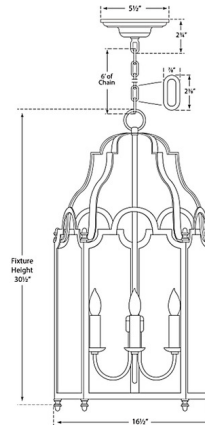

Description

The French Market Pendant brings a bold traditionalism to your interior space. The decorative cage design holds glass panels that surrounds a curved candelabra that casts a warm glow of light across your room.

Shown in blackened rust / clear

Specifications

COLOR	Clear
BODY FINISH	Blackened Rust
WATTAGE	180W
DIMMER	Standard 120V
DIMENSIONS	16.5"W x 30.5"H
BULB NOT INCLUDED	3 x B10/Candelabra (E12)/60W/120V Incandescent
OTHER BULB OPTIONS	3 x B10/Candelabra (E12)/120V LED

Technical Information

PRODUCT DIMENSIONS Adjustable Chain Length: 72"

CLICK TO VIEW PRODUCT

Notes: