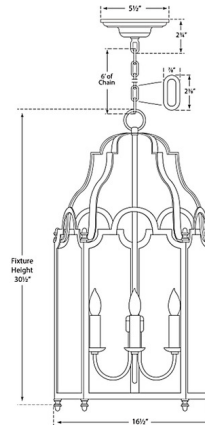

Description

The French Market Pendant brings a bold traditionalism to your interior space. The decorative cage design holds glass panels that surrounds a curved candelabra that casts a warm glow of light across your room.

Shown in blackened rust / clear

Specifications

COLOR	Clear
BODY FINISH	Blackened Rust
WATTAGE	180W
DIMMER	Standard 120V
DIMENSIONS	16.5"W x 30.5"H
BULB NOT INCLUDED	3 x B10/Candelabra (E12)/60W/120V Incandescent
OTHER BULB OPTIONS	3 x B10/Candelabra (E12)/120V LED

Technical Information

PRODUCT DIMENSIONS	Adjustable Chain Length: 72"
--------------------	------------------------------

CLICK TO VIEW PRODUCT

Notes: