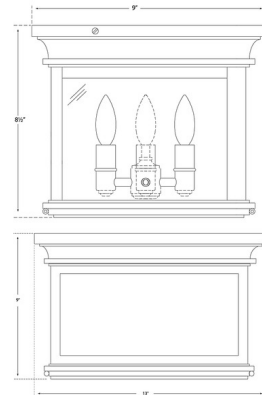

## Club Square Ceiling Light

By Visual Comfort Signature

### Description

The Club Square Ceiling Flush Light brings a classic look to your interior space. The smooth frame, with a traditional inner candelabra, is surrounded by glass panels that cast a warm glow of light across your room.

### Specifications

COLOR	Clear
BODY FINISH	Antique Burnished Brass
WATTAGE	180W
DIMMER	Standard 120V
DIMENSIONS	9"W x 8.5"H
BULB NOT INCLUDED	3 x B10/Candelabra (E12)/60W/120V Incandescent
OTHER BULB OPTIONS	3 x B10/Candelabra (E12)/120V LED