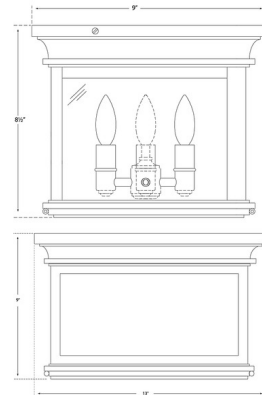

By Visual Comfort Signature

Description

The Club Square Ceiling Flush Light brings a classic look to your interior space. The smooth frame, with a traditional inner candelabra, is surrounded by glass panels that cast a warm glow of light across your room.

Shown in antique burnished brass / clear

Specifications

COLOR	Clear
BODY FINISH	Antique Burnished Brass
WATTAGE	180W
DIMMER	Standard 120V
DIMENSIONS	9"W x 8.5"H
BULB NOT INCLUDED	3 x B10/Candelabra (E12)/60W/120V Incandescent
OTHER BULB OPTIONS	3 x B10/Candelabra (E12)/120V LED