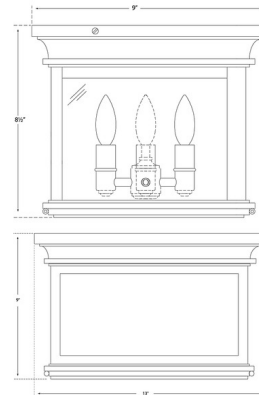

## Club Square Ceiling Light

By Visual Comfort Signature

### Description

The Club Square Ceiling Flush Light brings a classic look to your interior space. The smooth frame, with a traditional inner candelabra, is surrounded by glass panels that cast a warm glow of light across your room.

### Specifications

COLOR	Clear
BODY FINISH	Bronze
WATTAGE	180W
DIMMER	Standard 120V
DIMENSIONS	9"W x 8.5"H
BULB NOT INCLUDED	3 x B10/Candelabra (E12)/60W/120V Incandescent
OTHER BULB OPTIONS	3 x B10/Candelabra (E12)/120V LED