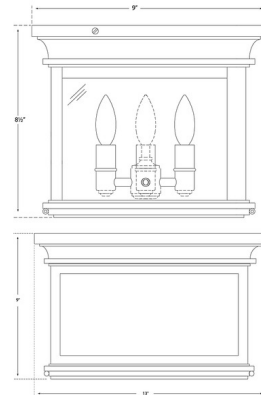

By Visual Comfort Signature

Description

The Club Square Ceiling Flush Light brings a classic look to your interior space. The smooth frame, with a traditional inner candelabra, is surrounded by glass panels that cast a warm glow of light across your room.

Shown in bronze / clear

Specifications

COLOR	Clear
BODY FINISH	Bronze
WATTAGE	180W
DIMMER	Standard 120V
DIMENSIONS	9"W x 8.5"H
BULB NOT INCLUDED	3 x B10/Candelabra (E12)/60W/120V Incandescent
OTHER BULB OPTIONS	3 x B10/Candelabra (E12)/120V LED