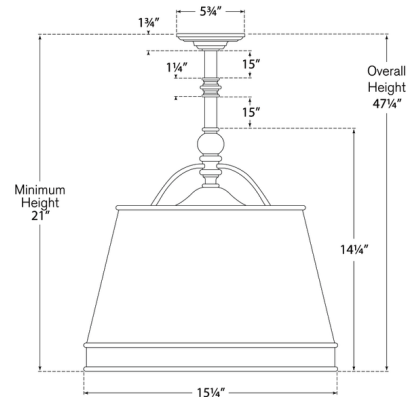

### Specifications

COLOR	N/A
BODY FINISH	Antique Burnished Brass
WATTAGE	120W
DIMMER	Standard 120V
DIMENSIONS	15.5"W x 47.25"H
BULB NOT INCLUDED	2 x A19/Medium (E26)/60W/120V Incandescent
OTHER BULB OPTIONS	2 x A19/Medium (E26)/120V LED