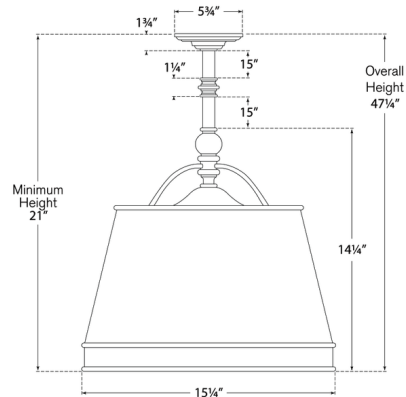

### Specifications

COLOR	N/A
BODY FINISH	Antique Burnished Brass
WATTAGE	120W
DIMMER	Standard 120V
DIMENSIONS	15.5"W x 47.25"H
BULB NOT INCLUDED	2 x A19/Medium (E26)/60W/120V Incandescent
OTHER BULB OPTIONS	2 x A19/Medium (E26)/120V LED