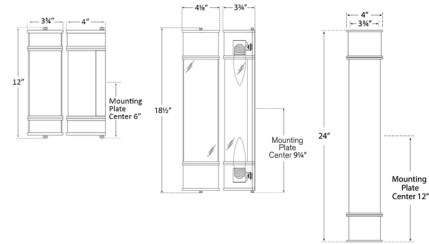

### Specifications

|                    |  |
|--------------------|--|
| COLOR              | Frosted  |
| BODY FINISH        | Polished Nickel  |
| WATTAGE            | 120W   |
| DIMMER             | Standard 120V  |
| DIMENSIONS         | 4.125"W x 18.5"H x 3.75"D                                      |
| BULB NOT INCLUDED  | 2 x B10/Medium (E26)/60W/120V Incandescent                     |
| OTHER BULB OPTIONS | 2 x B10/Medium (E26)/120V LED<br>2 x B11/Medium (E26)/120V LED |