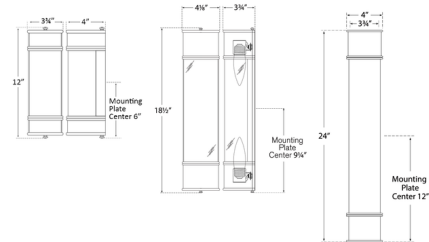

### Specifications

COLOR	Frosted
BODY FINISH	Polished Nickel
WATTAGE	120W
DIMMER	Standard 120V
DIMENSIONS	4.125"W x 18.5"H x 3.75"D
BULB NOT INCLUDED	2 x B10/Medium (E26)/60W/120V Incandescent
OTHER BULB OPTIONS	2 x B10/Medium (E26)/120V LED 2 x B11/Medium (E26)/120V LED