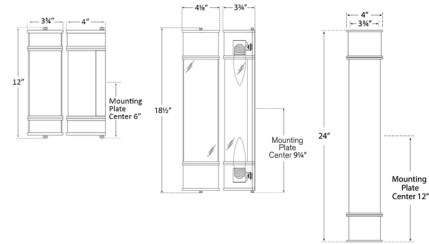

### Specifications

COLOR	Frosted
BODY FINISH	Polished Nickel
WATTAGE	120W
DIMMER	Standard 120V
DIMENSIONS	4.125"W x 18.5"H x 3.75"D
BULB NOT INCLUDED	2 x B10/Medium (E26)/60W/120V Incandescent
OTHER BULB OPTIONS	2 x B10/Medium (E26)/120V LED 2 x B11/Medium (E26)/120V LED