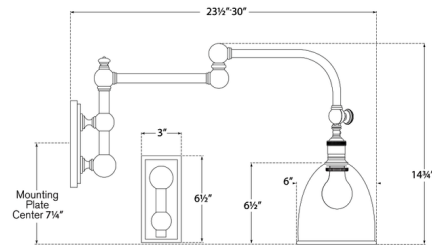

### Description

The Pimlico Double Swing Arm Wall Light offers vintage appeal with its classic metal finishes and knob accents along its jointed arm. By adjusting the arm, the light can be aimed close to or farther away from the wall. This fixture can be hardwired or installed as a plug-in. Cord covers are included for plug-in use. Note: With hardwired mounting, the fixture does not cover a standard US junction box and requires a 2 x 4 inch junction box.

### Specifications

COLOR	N/A
BODY FINISH	Antique-Burnished Brass
WATTAGE	60W
DIMMER	Included
DIMENSIONS	6"W x 14.75"H x 23.5"D
BULB NOT INCLUDED	1 x A19/Medium (E26)/60W/120V Incandescent
OTHER BULB OPTIONS	1 x A19/Medium (E26)/120V LED