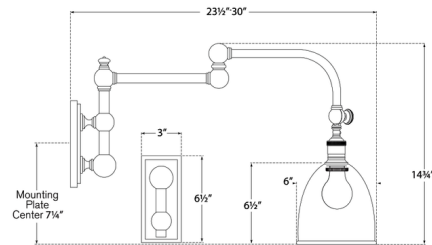

By Visual Comfort Signature

Description

The Pimlico Double Swing Arm Wall Light offers vintage appeal with its classic metal finishes and knob accents along its jointed arm. By adjusting the arm, the light can be aimed close to or farther away from the wall. This fixture can be hardwired or installed as a plug-in. Cord covers are included for plug-in use. Note: With hardwired mounting, the fixture does not cover a standard US junction box and requires a 2 x 4 inch junction box.

Shown in antique-burnished brass

Specifications

COLOR	N/A
BODY FINISH	Antique-Burnished Brass
WATTAGE	60W
DIMMER	Included
DIMENSIONS	6"W x 14.75"H x 23.5"D
BULB NOT INCLUDED	1 x A19/Medium (E26)/60W/120V Incandescent
OTHER BULB OPTIONS	1 x A19/Medium (E26)/120V LED