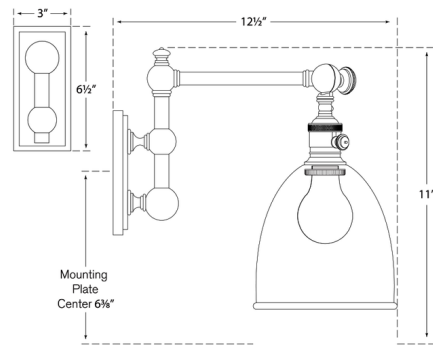

### Description

The Pimlico Wall Sconce adds vintage appeal to your space with its classic metal finishes and knob accents along its angled arm. The arm swivels for adjusting light direction. Use this sconce to light up an entryway or place multiple in a living room to add a layer of warm ambient illumination. Note: Fixture does not cover a standard US junction box and requires a 2 x 4 inch junction box.

### Specifications

COLOR	White
BODY FINISH	Polished Nickel
WATTAGE	60W
DIMMER	N/A
DIMENSIONS	6"W x 11"H x 12.5"D
BULB NOT INCLUDED	1 x B10/Medium (E26)/60W/120V Incandescent
OTHER BULB OPTIONS	1 x B10/Medium (E26)/120V LED 1 x B11/Medium (E26)/120V LED