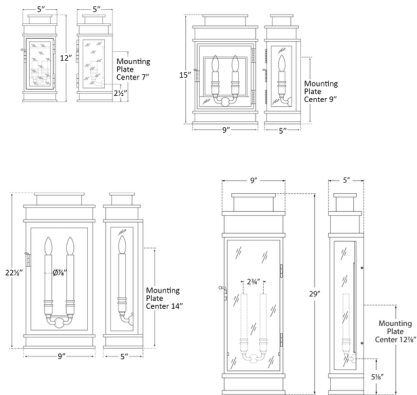

### Description

Add a traditional look to your space with the Linear Lantern Outdoor Wall Sconce. Candlestick lampholders are set inside a glassed rectangular frame, with a hinged door providing a decorative touch and access to change the bulbs. Place this wall light in your patio or by a front entrance, or in any other outdoor or indoor setting to create a warm, welcoming ambiance. Note: The Polished Nickel finish is not intended for outdoor use.

### Specifications

COLOR . . . . . Clear  
 BODY FINISH . . . . . Bronze  
 WATTAGE . . . . . 120W  
 DIMMER . . . . . Standard 120V  
 DIMENSIONS . . . . . 9"W x 22.5"H x 5"D  
 BULB NOT INCLUDED . . . . . 2 x CA11/Candelabra (E12)/60W/120V Incandescent  
 OTHER BULB OPTIONS . . . . . 2 x CA11/Candelabra (E12)/120V LED