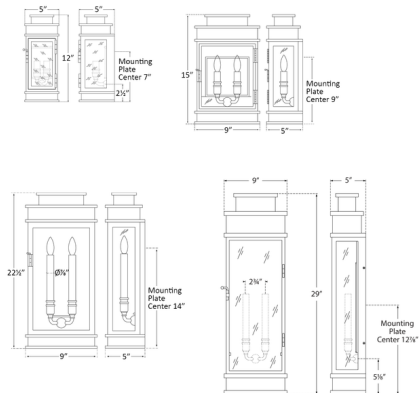

Lightology

lightology.com
866-954-4489
04-26-26

Project: _____
 Company: _____
 Location: _____ Fixture Type: _____
 SPEC #: **VCG1237411**
 Approved On: _____ Approved By: _____

Linear Lantern Outdoor Wall Sconce By Visual Comfort Signature

Description

Add a traditional look to your space with the Linear Lantern Outdoor Wall Sconce. Candlestick lampholders are set inside a glassed rectangular frame, with a hinged door providing a decorative touch and access to change the bulbs. Place this wall light in your patio or by a front entrance, or in any other outdoor or indoor setting to create a warm, welcoming ambiance. Note: The Polished Nickel finish is not intended for outdoor use.

Shown in bronze / clear

Specifications

COLOR	Clear
BODY FINISH	Bronze
WATTAGE	120W
DIMMER	Standard 120V
DIMENSIONS	9"W x 22.5"H x 5"D
BULB NOT INCLUDED	2 x CA11/Candelabra (E12)/60W/120V Incandescent
OTHER BULB OPTIONS	2 x CA11/Candelabra (E12)/120V LED