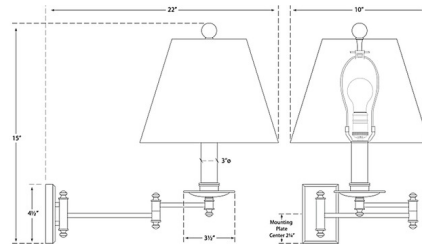

By Visual Comfort Signature

Description

The Dorchester Swing Arm Plug-in Wall Sconce brings a midcentury modern look to your interior space. The decorative frame extends from 10 inches to 22 inches. Topped with a wide cone shade that casts warm light across your room. Hi/Lo switch is located on the lamp socket. Includes cord cover.

Shown in antique-burnished brass / black

Specifications

COLOR	Black
BODY FINISH	Antique-Burnished Brass
WATTAGE	100W
DIMMER	Standard 120V
DIMENSIONS	19.25"W x 15"H x 22"D
BULB NOT INCLUDED	1 x A19/Medium (E26)/100W/120V Incandescent
OTHER BULB OPTIONS	1 x A19/Medium (E26)/120V LED