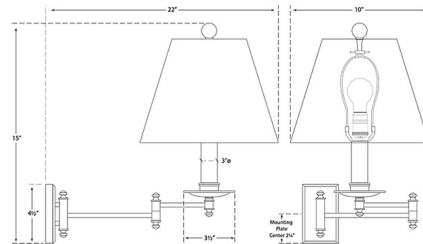

### Description

The Dorchester Swing Arm Plug-in Wall Sconce brings a midcentury modern look to your interior space. The decorative frame extends from 10 inches to 22 inches. Topped with a wide cone shade that casts warm light across your room. Hi/Lo switch is located on the lamp socket. Includes cord cover.

### Specifications

COLOR . . . . . Black  
BODY FINISH . . . . . Antique-Burnished Brass  
WATTAGE . . . . . 100W  
DIMMER . . . . . Standard 120V  
DIMENSIONS . . . . . 19.25"W x 15"H x 22"D  
BULB NOT INCLUDED . . . . . 1 x A19/Medium (E26)/100W/120V Incandescent  
OTHER BULB OPTIONS . . . . . 1 x A19/Medium (E26)/120V LED