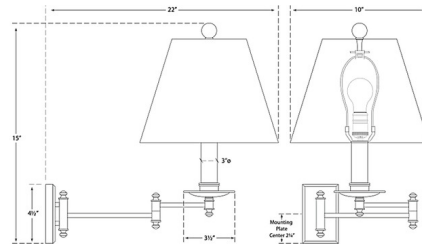

Description

The Dorchester Swing Arm Plug-in Wall Sconce brings a midcentury modern look to your interior space. The decorative frame extends from 10 inches to 22 inches. Topped with a wide cone shade that casts warm light across your room. Hi/Lo switch is located on the lamp socket. Includes cord cover.

Shown in antique-burnished brass / black

Specifications

COLOR	Black
BODY FINISH	Antique-Burnished Brass
WATTAGE	100W
DIMMER	Standard 120V
DIMENSIONS	19.25"W x 15"H x 22"D
BULB NOT INCLUDED	1 x A19/Medium (E26)/100W/120V Incandescent
OTHER BULB OPTIONS	1 x A19/Medium (E26)/120V LED