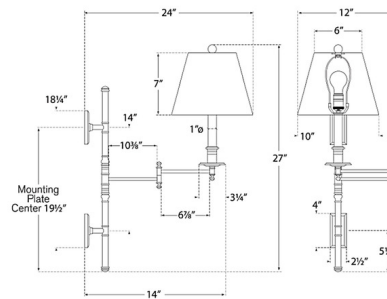

By Visual Comfort Signature

Description

The Dorchester Double Plate Swing Arm Wall Sconce brings a midcentury modern look to your interior space. The decorative frame extends from 12 inches to 24 inches. Topped with a wide shade that casts warm light across your room. Hi/Lo switch is located on the lamp socket. Note: May be used as a Plug-in or Hardwired. Note: If hardwired, fixture does not cover a standard US junction box and requires a 2 x 4 inch junction box. Lower backplate holds the power wires.

Shown in antique burnished brass / black

Specifications

COLOR	Black
BODY FINISH	Antique Burnished Brass
WATTAGE	100W
DIMMER	Standard 120V
DIMENSIONS	10"W x 27"H x 24"D
BULB NOT INCLUDED	1 x A19/Medium (E26)/100W/120V Incandescent
OTHER BULB OPTIONS	1 x A19/Medium (E26)/120V LED