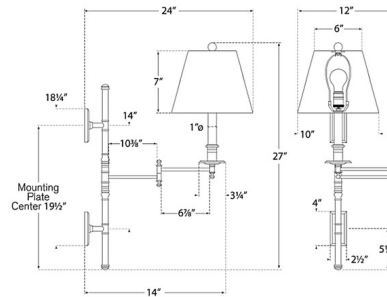

### Description

The Dorchester Double Plate Swing Arm Wall Sconce brings a midcentury modern look to your interior space. The decorative frame extends from 12 inches to 24 inches. Topped with a wide shade that casts warm light across your room. Hi/Lo switch is located on the lamp socket. Note: May be used as a Plug-in or Hardwired. Note: If hardwired, fixture does not cover a standard US junction box and requires a 2 x 4 inch junction box. Lower backplate holds the power wires.

### Specifications

COLOR	Black
BODY FINISH	Antique Burnished Brass
WATTAGE	100W
DIMMER	Standard 120V
DIMENSIONS	10"W x 27"H x 24"D
BULB NOT INCLUDED	1 x A19/Medium (E26)/100W/120V Incandescent
OTHER BULB OPTIONS	1 x A19/Medium (E26)/120V LED