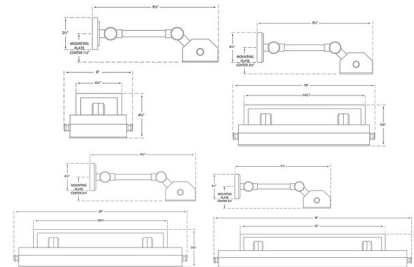

Note: May be hardwired or used as a plug in with the On/Off switch, on the cord, 12 inches from the fixture. See installation instructions.

Shown in antique burnished brass

Specifications

COLOR	N/A
BODY FINISH	Antique Burnished Brass
WATTAGE	40W
DIMMER	Standard 120V
DIMENSIONS	8"W x 4.5"H x 9.5"D
BULB NOT INCLUDED	1 x T10/Medium (E26)/40W/120V Incandescent
OTHER BULB OPTIONS	1 x T10/Medium (E26)/120V LED