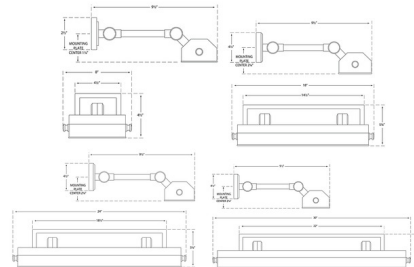

Note: May be hardwired or used as a plug in with the On/Off switch, on the cord, 12 inches from the fixture. See installation instructions.

Shown in antique burnished brass

Specifications

COLOR	N/A
BODY FINISH	Antique Burnished Brass
WATTAGE	40W
DIMMER	Standard 120V
DIMENSIONS	8"W x 4.5"H x 9.5"D
BULB NOT INCLUDED	1 x T10/Medium (E26)/40W/120V Incandescent
OTHER BULB OPTIONS	1 x T10/Medium (E26)/120V LED