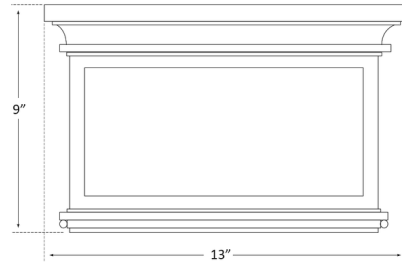

By Visual Comfort Signature

Description

The Club Square Ceiling Light offers classic appeal with its glass-paneled metal frame and candlestick cluster inside. Place it in your entryway or living room to add warm ambient lighting with a traditional touch.

Shown in bronze / clear

Specifications

COLOR	Clear
BODY FINISH	Bronze
WATTAGE	180W
DIMMER	Standard 120V
DIMENSIONS	13"W x 9"H
BULB NOT INCLUDED	3 x CA11/Candelabra (E12)/60W/120V Incandescent
OTHER BULB OPTIONS	3 x CA11/Candelabra (E12)/120V LED