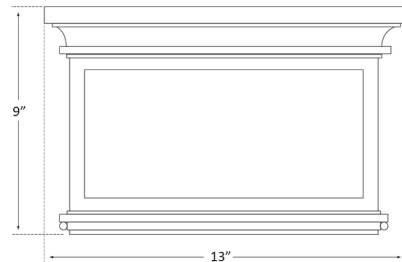

### Specifications

COLOR	Clear
BODY FINISH	Bronze
WATTAGE	180W
DIMMER	Standard 120V
DIMENSIONS	13"W x 9"H
BULB NOT INCLUDED	3 x CA11/Candelabra (E12)/60W/120V Incandescent
OTHER BULB OPTIONS	3 x CA11/Candelabra (E12)/120V LED