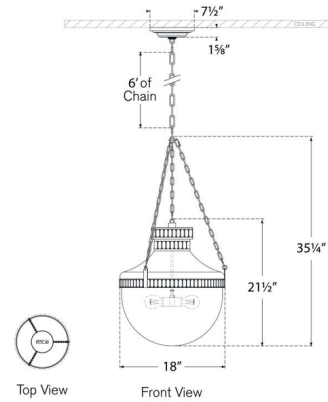

Shown in antique brass with verde / white

Specifications

| | |
|--------------------|---|
| COLOR | White |
| BODY FINISH | Antique Brass with Verde |
| WATTAGE | 200W |
| DIMMER | Standard 120V |
| DIMENSIONS | 18"W x 35.25"H |
| BULB NOT INCLUDED | 2 x A19/Medium (E26)/100W/120V Incandescent |
| OTHER BULB OPTIONS | 2 x A19/Medium (E26)/120V LED |