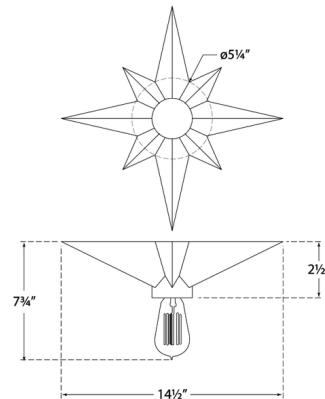

By Visual Comfort Signature

Description

The whimsical Star Ceiling Light adds a playful, decorative touch to your space with its eight-pointed star design. It lets the exposed bulb shine bright, providing plenty of lighting for an entryway, hallway, or kitchen.

Shown in hand-rubbed antique brass

Specifications

COLOR	N/A
BODY FINISH	Hand-Rubbed Antique Brass
WATTAGE	60W
DIMMER	Standard 120V
DIMENSIONS	14.5"W x 2.5"H
BULB NOT INCLUDED	1 x A19/Medium (E26)/60W/120V Incandescent
OTHER BULB OPTIONS	1 x A19/Medium (E26)/120V LED