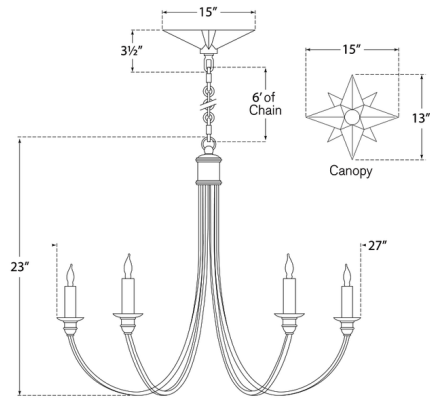

By Visual Comfort Signature

Description

The Venetian Chandelier catches the eye with its star-shaped canopy and swooping metal arms. Candlestick lamp holders with bobeches add a classic touch and provide ambient lighting ideal for dining rooms, bedrooms, and foyers.

Shown in bronze

Specifications

COLOR	N/A
BODY FINISH	Bronze
WATTAGE	360W
DIMMER	Standard 120V
DIMENSIONS	27"W x 23"H
BULB NOT INCLUDED	6 x CA11/Candelabra (E12)/60W/120V Incandescent
OTHER BULB OPTIONS	6 x CA11/Candelabra (E12)/120V LED