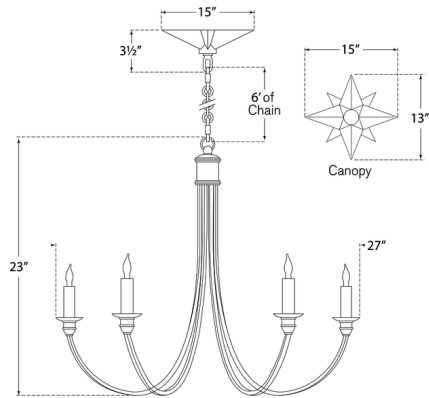

Shown in bronze

CLICK TO VIEW PRODUCT

Notes: