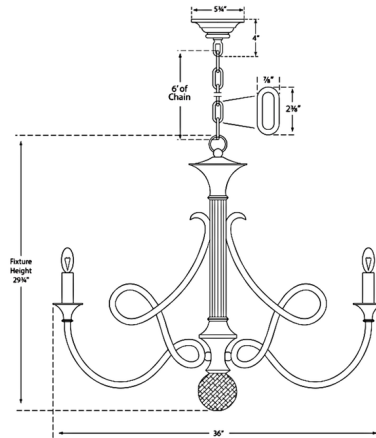

Shown in bronze

CLICK TO VIEW PRODUCT

Notes: