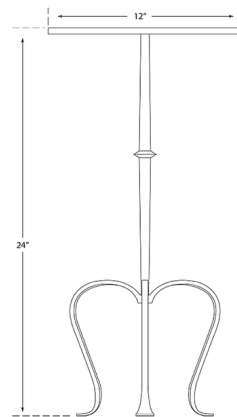

Description

The Hand-Forged Martini Lamp exudes classic charm in its petite form with three-legged base and thin top surface. Natural indentations and a distressed finish further enhance its vintage appeal. Place this table by a sofa or reading chair to hold your drinks, phone, or a book.

Shown in gilded iron

Specifications

COLOR	N/A
BODY FINISH	Gilded Iron
WATTAGE	N/A
DIMMER	N/A
DIMENSIONS	12"W x 24"H
BULB	N/A

CLICK TO VIEW PRODUCT

Notes: