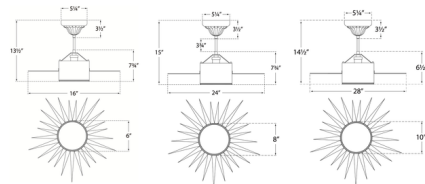

By Visual Comfort Signature

Description

The Soleil Semi Flush Ceiling Light shines bright with its striking sunburst design paired with a decorative canopy. Light is diffused through frosted glass, providing soft ambient illumination for your entryway, living room, or bedroom. Note: Custom overall heights are available. For quotes, please contact our sales team.

Shown in hand-rubbed antique brass / frosted

Specifications

COLOR	Frosted
BODY FINISH	Hand-Rubbed Antique Brass
WATTAGE	60W
DIMMER	Standard 120V
DIMENSIONS	16"W x 13.5"H
BULB NOT INCLUDED	1 x A19/Medium (E26)/60W/120V Incandescent
OTHER BULB OPTIONS	1 x A19/Medium (E26)/120V LED