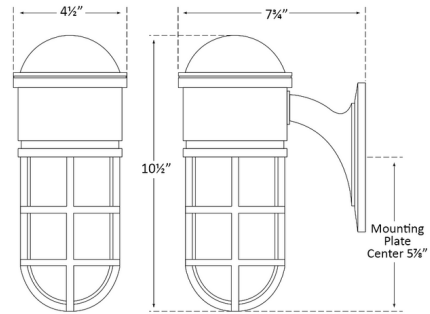

### Description

Add a dash of coastal life to your space with the Marine Wall Sconce. Its sturdy frame and bulb cage evoke the refreshing feel of seaside towns and boating docks. A white glass diffuser softens the light, dispersing a welcoming glow.

### Specifications

COLOR	White
BODY FINISH	Bronze
WATTAGE	40W
DIMMER	Standard 120V
DIMENSIONS	4.5"W x 10.5"H x 7.75"D
BULB NOT INCLUDED	1 x A19/Medium (E26)/40W/120V Incandescent
OTHER BULB OPTIONS	1 x A19/Medium (E26)/120V LED