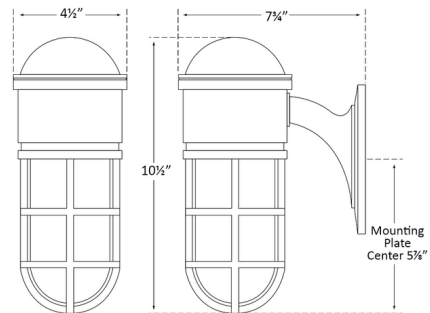

Lightology

lightology.com
866-954-4489
07-07-26

Project: _____

Company: _____

Location: _____ Fixture Type: _____

SPEC #: **VCG1237548**

Approved On: _____ Approved By: _____

Marine Wall Sconce By Visual Comfort Signature

Description

Add a dash of coastal life to your space with the Marine Wall Sconce. Its sturdy frame and bulb cage evoke the refreshing feel of seaside towns and boating docks. A white glass diffuser softens the light, dispersing a welcoming glow.

Shown in bronze / white

Specifications

COLOR	White
BODY FINISH	Bronze
WATTAGE	40W
DIMMER	Standard 120V
DIMENSIONS	4.5"W x 10.5"H x 7.75"D
BULB NOT INCLUDED	1 x A19/Medium (E26)/40W/120V Incandescent
OTHER BULB OPTIONS	1 x A19/Medium (E26)/120V LED