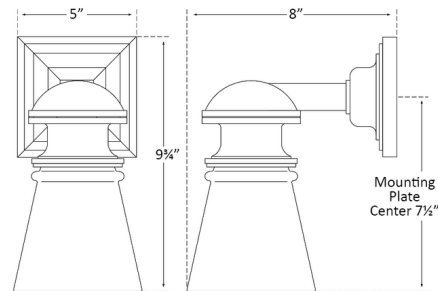

## New York Subway Wall Sconce By Visual Comfort Signature

### Description

The New York Subway Wall Sconce offers a versatile look that complements many interior styles, with its bold metal frame and flared white glass shade. Its rounded socket holder and beveled details on the backplate add distinctive character. The shade diffuses the light to create a warm ambient glow for your hallway, living room, or bathroom.

### Specifications

COLOR	White
BODY FINISH	Bronze
WATTAGE	60W
DIMMER	Standard 120V
DIMENSIONS	5"W x 9.75"H x 8"D
BULB NOT INCLUDED	1 x A19/Medium (E26)/60W/120V Incandescent
OTHER BULB OPTIONS	1 x A19/Medium (E26)/120V LED