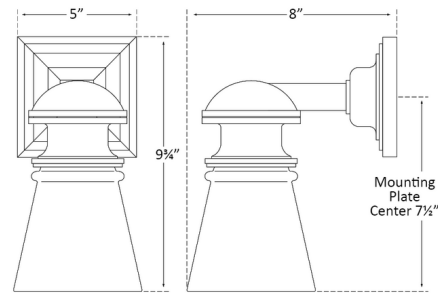

Lightology

lightology.com
866-954-4489
04-15-26

Project: _____

Company: _____

Location: _____ Fixture Type: _____

SPEC #: **VCG1237553**

Approved On: _____ Approved By: _____

New York Subway Wall Sconce By Visual Comfort Signature

Description

The New York Subway Wall Sconce offers a versatile look that complements many interior styles, with its bold metal frame and flared white glass shade. Its rounded socket holder and beveled details on the backplate add distinctive character. The shade diffuses the light to create a warm ambient glow for your hallway, living room, or bathroom.

Shown in bronze / white

Specifications

| | |
|--------------------|--|
| COLOR | White |
| BODY FINISH | Bronze |
| WATTAGE | 60W |
| DIMMER | Standard 120V |
| DIMENSIONS | 5"W x 9.75"H x 8"D |
| BULB NOT INCLUDED | 1 x A19/Medium (E26)/60W/120V Incandescent |
| OTHER BULB OPTIONS | 1 x A19/Medium (E26)/120V LED |