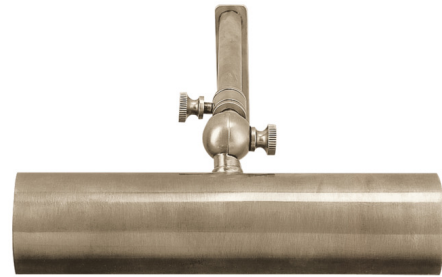

# Lightology

lightology.com  
866-954-4489  
06-30-26

Project: \_\_\_\_\_

Company: \_\_\_\_\_

Location: \_\_\_\_\_ Fixture Type: \_\_\_\_\_

SPEC #: **VCG1237564**

Approved On: \_\_\_\_\_ Approved By: \_\_\_\_\_

### Description

The Frame Makers Plug-in Picture Light brings a vintage luxury to your interior space. The tailored silhouette of the decorative frame adds a warm light on your works of art. On/Off switch is located on the cord, 12 inches from the arm. Note: Cannot be hardwired.

Shown in antique nickel

### Specifications

COLOR . . . . . N/A  
BODY FINISH . . . . . Antique Nickel  
WATTAGE . . . . . 25W  
DIMMER . . . . . Standard 120V  
DIMENSIONS . . . . . 8"W x 4.75"H x 12"D  
BULB NOT INCLUDED . . . . . 1 x T10/Medium (E26)/25W/120V Incandescent  
OTHER BULB OPTIONS . . . . . 1 x T10/Medium (E26)/120V LED