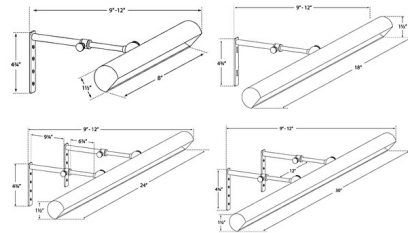

### Description

The Frame Makers Plug-in Picture Light brings a vintage luxury to your interior space. The tailored silhouette of the decorative frame adds a warm light on your works of art. On/Off switch is located on the cord, 12 inches from the arm. Note: Cannot be hardwired.

### Specifications

COLOR . . . . . N/A  
BODY FINISH . . . . . Antique Nickel  
WATTAGE . . . . . 25W  
DIMMER . . . . . Standard 120V  
DIMENSIONS . . . . . 8"W x 4.75"H x 12"D  
BULB NOT INCLUDED . . . . . 1 x T10/Medium (E26)/25W/120V Incandescent  
OTHER BULB OPTIONS . . . . . 1 x T10/Medium (E26)/120V LED

### Technical Information

PRODUCT DIMENSIONS . . . . . Cord: 120"

CLICK TO VIEW PRODUCT

Notes: