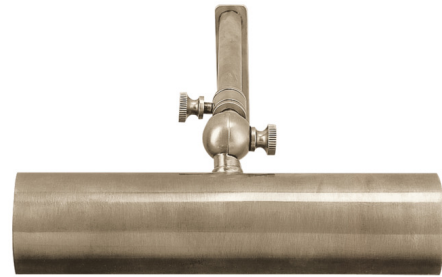

# Lightology

lightology.com  
866-954-4489  
04-22-26

Project: \_\_\_\_\_

Company: \_\_\_\_\_

Location: \_\_\_\_\_ Fixture Type: \_\_\_\_\_

SPEC #: **VCG1237564**

Approved On: \_\_\_\_\_ Approved By: \_\_\_\_\_

### Description

The Frame Makers Plug-in Picture Light brings a vintage luxury to your interior space. The tailored silhouette of the decorative frame adds a warm light on your works of art. On/Off switch is located on the cord, 12 inches from the arm. Note: Cannot be hardwired.

Shown in antique nickel

### Specifications

COLOR . . . . . N/A  
BODY FINISH . . . . . Antique Nickel  
WATTAGE . . . . . 25W  
DIMMER . . . . . Standard 120V  
DIMENSIONS . . . . . 8"W x 4.75"H x 12"D  
BULB NOT INCLUDED . . . . . 1 x T10/Medium (E26)/25W/120V Incandescent  
OTHER BULB OPTIONS . . . . . 1 x T10/Medium (E26)/120V LED