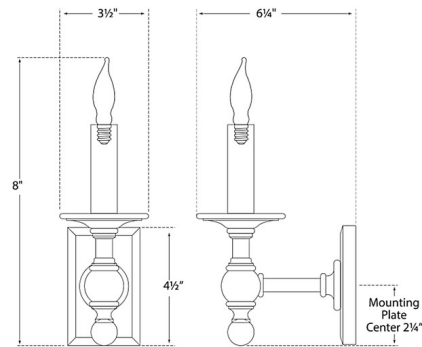

By Visual Comfort Signature

Description

The Classic Library Wall Sconce adds a midcentury modern look to your interior space. The smooth frame holds a decorative stem with a clean candleholder and bare bulb that cast a warm glow of light across your room. Note: Fixture does not cover a standard US junction box and requires a 2 x 4 inch junction box.

Shown in hand-rubbed antique brass / cream

Specifications

COLOR	Cream
BODY FINISH	Hand-Rubbed Antique Brass
WATTAGE	4W
DIMMER	Standard 120V
DIMENSIONS	3.5"W x 8"H x 6.25"D
BULB NOT INCLUDED	1 x C11/Candelabra (E12)/4W/120V LED