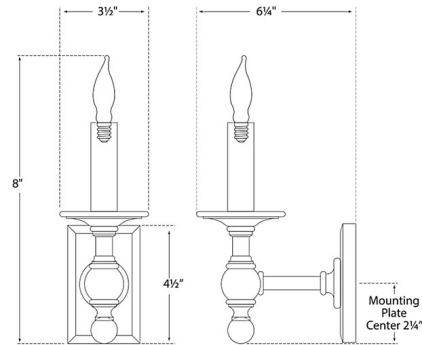

Description

The Classic Library Wall Sconce adds a midcentury modern look to your interior space. The smooth frame holds a decorative stem with a clean candleholder and bare bulb that cast a warm glow of light across your room. Note: Fixture does not cover a standard US junction box and requires a 2 x 4 inch junction box.

Shown in hand-rubbed antique brass / cream

Specifications

COLOR	Cream
BODY FINISH	Hand-Rubbed Antique Brass
WATTAGE	4W
DIMMER	Standard 120V
DIMENSIONS	3.5"W x 8"H x 6.25"D
BULB NOT INCLUDED	1 x C11/Candelabra (E12)/4W/120V LED