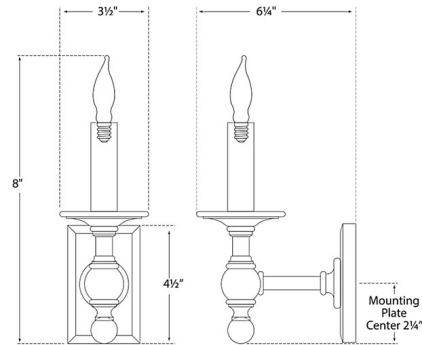

Lightology

lightology.com
866-954-4489
04-25-26

Project: _____

Company: _____

Location: _____ Fixture Type: _____

SPEC #: **VCG1237589**

Approved On: _____ Approved By: _____

Classic Wall Sconce By Visual Comfort Signature

Description

The Classic Wall Sconce adds a midcentury modern look to your interior space. The stepped frame holds a decorative stem with a clean candleholder and bare bulb that cast a warm glow of light across your room.

Shown in bronze

Specifications

COLOR	N/A
BODY FINISH	Bronze
WATTAGE	4W
DIMMER	Standard 120V
DIMENSIONS	4.5"W x 8"H x 7"D
BULB NOT INCLUDED	1 x C11/Candelabra (E12)/4W/120V LED

CLICK TO VIEW PRODUCT

Notes: