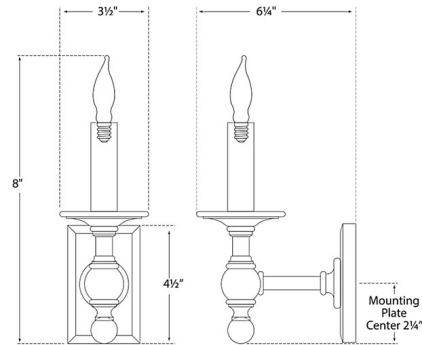

Description

The Classic Wall Sconce adds a midcentury modern look to your interior space. The stepped frame holds a decorative stem with a clean candleholder and bare bulb that cast a warm glow of light across your room.

Shown in bronze

Specifications

COLOR	N/A
BODY FINISH	Bronze
WATTAGE	4W
DIMMER	Standard 120V
DIMENSIONS	4.5"W x 8"H x 7"D
BULB NOT INCLUDED	1 x C11/Candelabra (E12)/4W/120V LED

CLICK TO VIEW PRODUCT

Notes: