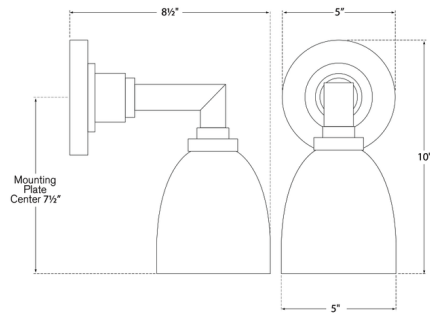

### Description

The Wilton Wall Sconce presents a clean, versatile aesthetic that blends seamlessly with many interior styles. A round metal backplate with step detailing is paired with a simple domed white glass shade. The shade gives off a diffused light for illuminating your bathroom, powder room, or hallway.

### Specifications

- COLOR . . . . . White Glass
- BODY FINISH . . . . . Polished Nickel
- WATTAGE . . . . . 60W
- DIMMER . . . . . Standard 120V
- DIMENSIONS . . . . . 5"W x 10"H x 8.5"D
- BULB NOT INCLUDED . . . . . 1 x A19/Medium (E26)/60W/120V Incandescent
- OTHER BULB OPTIONS . . . . . 1 x A19/Medium (E26)/120V LED