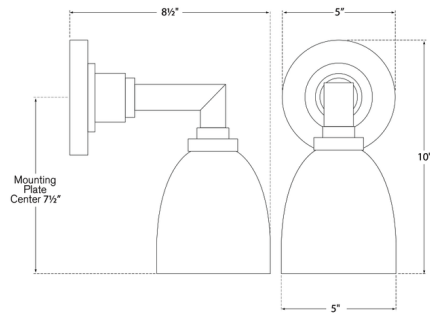

Specifications

- COLOR . . . . . White Glass
- BODY FINISH . . . . . Polished Nickel
- WATTAGE 60W
- DIMMER . . . . . Standard 120V
- DIMENSIONS . . . . . 5"W x 10"H x 8.5"D
- BULB NOT INCLUDED . . . . . 1 x A19/Medium (E26)/60W/120V Incandescent
- OTHER BULB OPTIONS . . . . . 1 x A19/Medium (E26)/120V LED

CLICK TO VIEW PRODUCT

Notes: