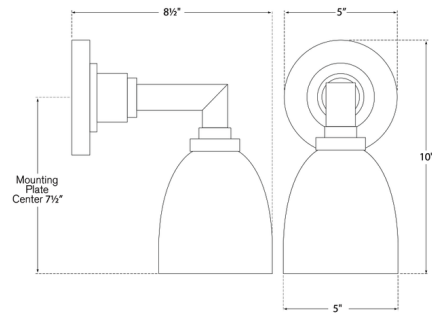

By Visual Comfort Signature

Description

The Wilton Wall Sconce presents a clean, versatile aesthetic that blends seamlessly with many interior styles. A round metal backplate with step detailing is paired with a simple domed white glass shade. The shade gives off a diffused light for illuminating your bathroom, powder room, or hallway.

Shown in polished nickel / white glass

Specifications

COLOR White Glass
BODY FINISH Polished Nickel
WATTAGE 60W
DIMMER Standard 120V
DIMENSIONS 5"W x 10"H x 8.5"D
BULB NOT INCLUDED 1 x A19/Medium (E26)/60W/120V Incandescent
OTHER BULB OPTIONS 1 x A19/Medium (E26)/120V LED