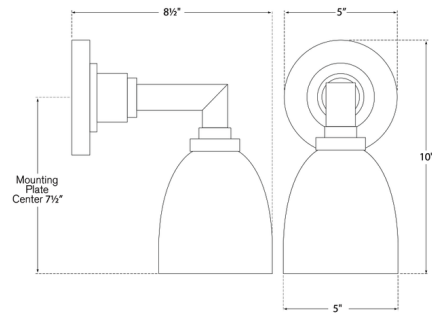

### Description

The Wilton Wall Sconce presents a clean, versatile aesthetic that blends seamlessly with many interior styles. A round metal backplate with step detailing is paired with a simple domed white glass shade. The shade gives off a diffused light for illuminating your bathroom, powder room, or hallway.

### Specifications

COLOR . . . . . White Glass  
BODY FINISH . . . . . Polished Nickel  
WATTAGE . . . . . 60W  
DIMMER . . . . . Standard 120V  
DIMENSIONS . . . . . 5"W x 10"H x 8.5"D  
BULB NOT INCLUDED . . . . . 1 x A19/Medium (E26)/60W/120V Incandescent  
OTHER BULB OPTIONS . . . . . 1 x A19/Medium (E26)/120V LED