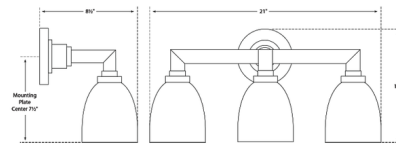

By Visual Comfort Signature

Description

The Wilton Bathroom Vanity Light presents a clean, adaptable aesthetic that blends effortlessly with various interior styles. A round metal backplate with step detailing is paired with simple domed white glass shades. These shades emit a diffused light ideal for illuminating bathrooms and powder rooms.

Shown in bronze / white glass

Specifications

COLOR White Glass
BODY FINISH Bronze
WATTAGE 120W
DIMMER Standard 120V
DIMENSIONS 13"W x 10.25"H x 8.75"D
BULB NOT INCLUDED 2 x A19/Medium (E26)/60W/120V Incandescent
OTHER BULB OPTIONS 2 x A19/Medium (E26)/120V LED