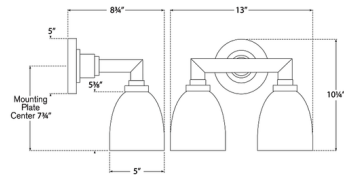

Shown in bronze / white glass

Specifications

COLOR White Glass
BODY FINISH Bronze
WATTAGE 120W
DIMMER Standard 120V
DIMENSIONS 13"W x 10.25"H x 8.75"D
BULB NOT INCLUDED 2 x A19/Medium (E26)/60W/120V Incandescent
OTHER BULB OPTIONS 2 x A19/Medium (E26)/120V LED