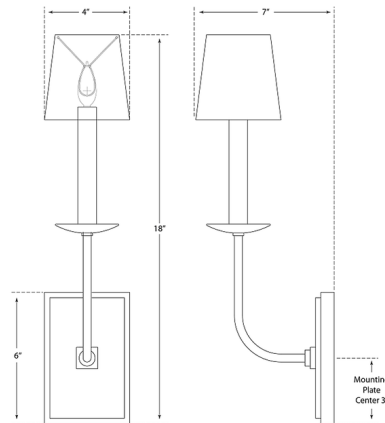

By Visual Comfort Signature

Description

The TT Wall Sconce pairs a classic candlestick lamp holder with a sleek, minimal frame. Its thin curving arm and simple, stepped backplate exude modern elegance. Placed in multiples throughout a dining room, living room, or hallway, this light provides warm ambient lighting and creates an inviting environment. The shade shown in the line drawing is not included and is sold separately.

Shown in bronze

Specifications

COLOR	N/A
BODY FINISH	Bronze
WATTAGE	60W
DIMMER	Standard 120V
DIMENSIONS	4"W x 18"H x 7"D
BULB NOT INCLUDED	1 x CA11/Candelabra (E12)/60W/120V Incandescent
OTHER BULB OPTIONS	1 x CA11/Candelabra (E12)/120V LED