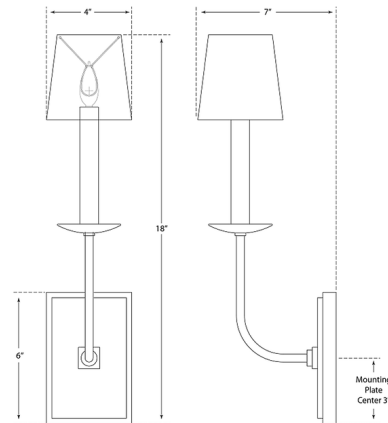

By Visual Comfort Signature

Description

The TT Wall Sconce pairs a classic candlestick lamp holder with a sleek, minimal frame. Its thin curving arm and simple, stepped backplate exude modern elegance. Placed in multiples throughout a dining room, living room, or hallway, this light provides warm ambient lighting and creates an inviting environment. The shade shown in the line drawing is not included and is sold separately.

Shown in bronze

Specifications

COLOR	N/A
BODY FINISH	Bronze
WATTAGE	60W
DIMMER	Standard 120V
DIMENSIONS	4"W x 18"H x 7"D
BULB NOT INCLUDED	1 x CA11/Candelabra (E12)/60W/120V Incandescent
OTHER BULB OPTIONS	1 x CA11/Candelabra (E12)/120V LED